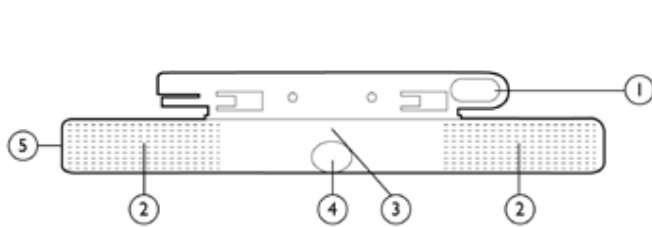

Overview

1. Kensington security cable slot
2. Speakers
3. Power indicator
4. On/off volume knob
5. Headphone jack

1. Mounting slots/tabs
2. Release tab
3. Audio input jack
4. Rear cover release tab
5. USB power cable

The HP Silver Flat Panel Speaker Bar lets you add stereo audio output to your HP LCD monitor without taking up any additional desk space. The HP Silver Flat Panel Speaker Bar is an excellent choice for improving the quality of multimedia presentations, streaming online video or Web-based seminars. It attaches easily to the bottom of the monitor to bring audio support features such as high-quality speakers and an external headphone jack right to the desktop.

Technical Specifications

Audio	Sound Output	1.0 watt RMS per channel @ 10% Total Harmonic Distortion (THD)	
	Frequency Response	270 Hz to 20 kHz	
	Sound Pressure Level	86 dB +/-2dB (0.5 meter) averaged at 600, 800, 1200, 1500 Hz Input: 820 mV; Output: volume max	
Controls	Driver unit impedance	16 ohms	
	On/Off/Volume Control and LED	Yes, front of Speaker Bar	
	Stereo Headphone Jack	Yes, one located on right side	
Mechanical	Dimensions (H x W x D)	Packaged:	3.3 x 13 x 2.67 in (8.4 x 33 x 6.8 cm)
		Unpackaged:	2.8 x 12.6 x 1.5 in (7.1 x 32 x 3.8 cm)
	Weight	Packaged:	1.00 lb (455 g)
		Unpackaged:	0.67 lb (305 g)
HP Lock Ready	Yes		
Power	USB powered; 5V (DC), 0.5 amp		
Option Kit Contents	Speaker Bar with captive USB (power) cable Speaker Bar with captive USB (power) cable and color-coded audio cable; 1/8-inch stereo mini		
Cable Lengths	USB Power (including connector)	70.9 in (180 cm)	
	Audio Cable	70.9 in (180 cm)	
Cabinet and Grill Color	Carbonite cabinet with silver front grill		