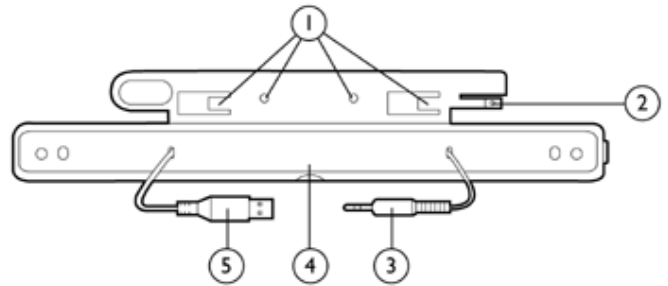

Overview

1. Kensington security cable slot
2. Speakers
3. Power indicator
4. On/off volume knob
5. Headphone jack

1. Mounting slots/tabs
2. Release tab
3. Audio input jack
4. Rear cover release tab
5. USB power cable

Technical Specifications

Audio	Sound Output	1.0 watt RMS per channel @ 10% Total Harmonic Distortion (THD)	
	Frequency Response	270 Hz to 20 kHz	
	Sound Pressure Level	86 dB +/-2dB (0.5 meter) averaged at 600, 800, 1200, 1500 Hz Input: 820 mV; Output: volume max	
Controls	Driver unit impedance	16 ohms	
	On/Off/Volume Control and LED	Yes, front of Speaker Bar	
	Stereo Headphone Jack	Yes, one located on right side	
Mechanical	Dimensions (H x W x D)	Packaged:	3.3 x 13 x 2.67 in (8.4 x 33 x 6.8 cm)
		Unpackaged:	2.8 x 12.6 x 1.5 in (7.1 x 32 x 3.8 cm)
	Weight	Packaged:	1.00 lb (455 g)
		Unpackaged:	0.67 lb (305 g)
HP Lock Ready	Yes		
Power	USB powered; 5V (DC), 0.5 amp		
Option Kit Contents	Speaker Bar with captive USB (power) cable Speaker Bar with captive USB (power) cable and color-coded audio cable; 1/8-inch stereo mini		
Cable Lengths	USB Power (including connector)	70.9 in (180 cm)	
	Audio Cable	70.9 in (180 cm)	
Cabinet and Grill Color	Carbonite cabinet with silver front grill		