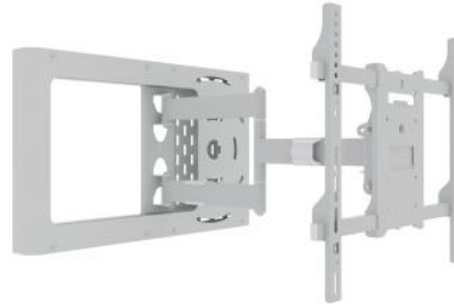

Ready when you are

M Hospitality Flexarm with STB Enclosure White

Article: 7 350 105 210 204

M Hospitality Flexarm with STB Enclosure White - Wall mount for LCD / LED panel - screen size: 37" - 70" - VESA: 100x100 - 400x400mm - max load: 45kg - white

Product category: WALLMOUNTS

Specification

M Hospitality Flexarm with STB Enclosure White

Article No:	7 350 105 210 204
For screen size:	37" - 70"
VESA standard:	100x100 200x200 300x300 400x400 mm
Tilt:	-5° ~ +10°
Swivel:	180°
Rotate:	+5° ~ -5°
Distance to wall:	100 -673 mm
Max load:	45 kg
Net weight:	13.6kg
Size in mm:	736x455x111 mm (W*H*D)
Colour:	Black
Warranty:	5 years