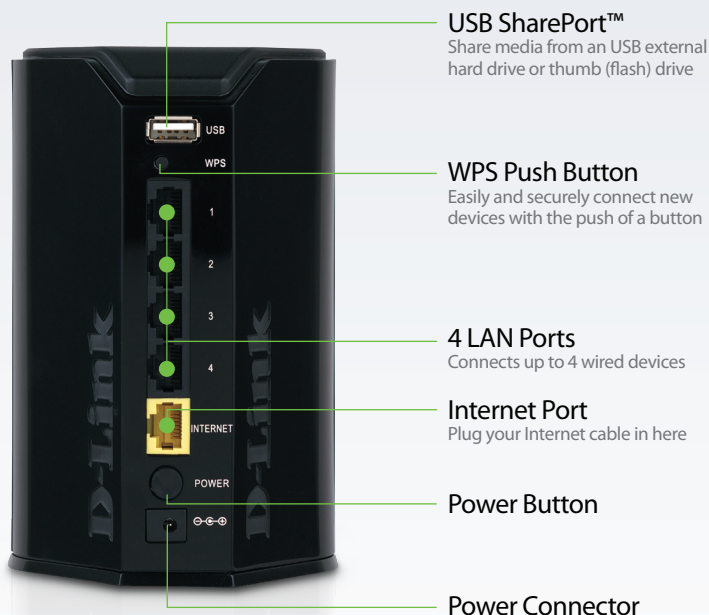

Stream and Share Your Favorite Media

With D-Link's free SharePort Mobile app, you can stream and share your favorite movies, music and photos from any connected USB storage drive on your iPhone, iPad or Android device.

Easy WPS Push Button Setup

Quickly and easily establish a fast, secure home network that will have you browsing, streaming, and watching in minutes. It's as easy as push and connect!

	Cloud Router 1100	Cloud Router 1200	Cloud Router 2000	Cloud Router 2500	Cloud Router 3000	Cloud Router 5700
Performance						
Range						
Wi-Fi Speed	N300 300Mbps	N300 300Mbps	N600 (300+300Mbps)	N750 (300+450Mbps)	N900 (450+450Mbps)	AC1750 (450+1300Mbps)
Bands	Single-band 2.4GHz	Single-band 2.4GHz	Simultaneous Dual-band 2.4GHz+GHz	Simultaneous Dual-band 2.4GHz+5GHz	Simultaneous Dual-band 2.4GHz+5GHz	Simultaneous Dual-band 2.4GHz+5GHz
Ports	4 x Fast Ethernet USB SharePort™	4 x Gigabit USB SharePort™	4 x Gigabit USB SharePort™	4 x Gigabit USB SharePort™	4 x Gigabit USB SharePort™	4 x Gigabit USB SharePort™
Features						
High-Powered Amplifier	•	•	•	•	•	•
App-Enabled	•	•	•	•	•	•
Wi-Fi Protected Setup	•	•	•	•	•	•
USB SharePort™	•	•	•	•	•	•
DLNA Media Streaming	•	•	•	•	•	•
Ideal for Large Files and Fast Web Surfing		•	•	•	•	•
Ideal for HD video			•	•	•	•
HD Fuel Traffic Management			•	•	•	•
Ideal for Gaming				•	•	•
Optimized for Simultaneous Media and Device Usage					•	•

Back

USB SharePort™
Share media from an USB external hard drive or thumb (flash) drive

WPS Push Button
Easily and securely connect new devices with the push of a button

4 LAN Ports
Connects up to 4 wired devices