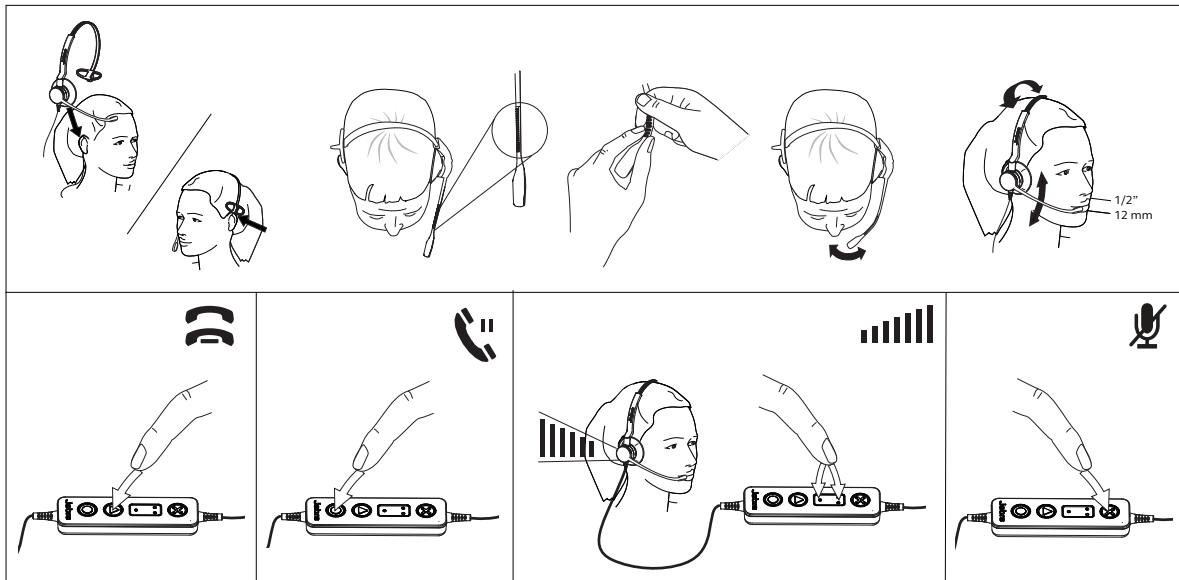

# Jabra Biz™ 2300 headset USB Quick Start Guide

**NOTE:** USB-C connection is optimized for computers. USB-C connection with a mobile phone or tablet may give reduced performance.

FOR ALL SUPPORT GO TO [JABRA.COM/SUPPORT](https://www.jabra.com/support)