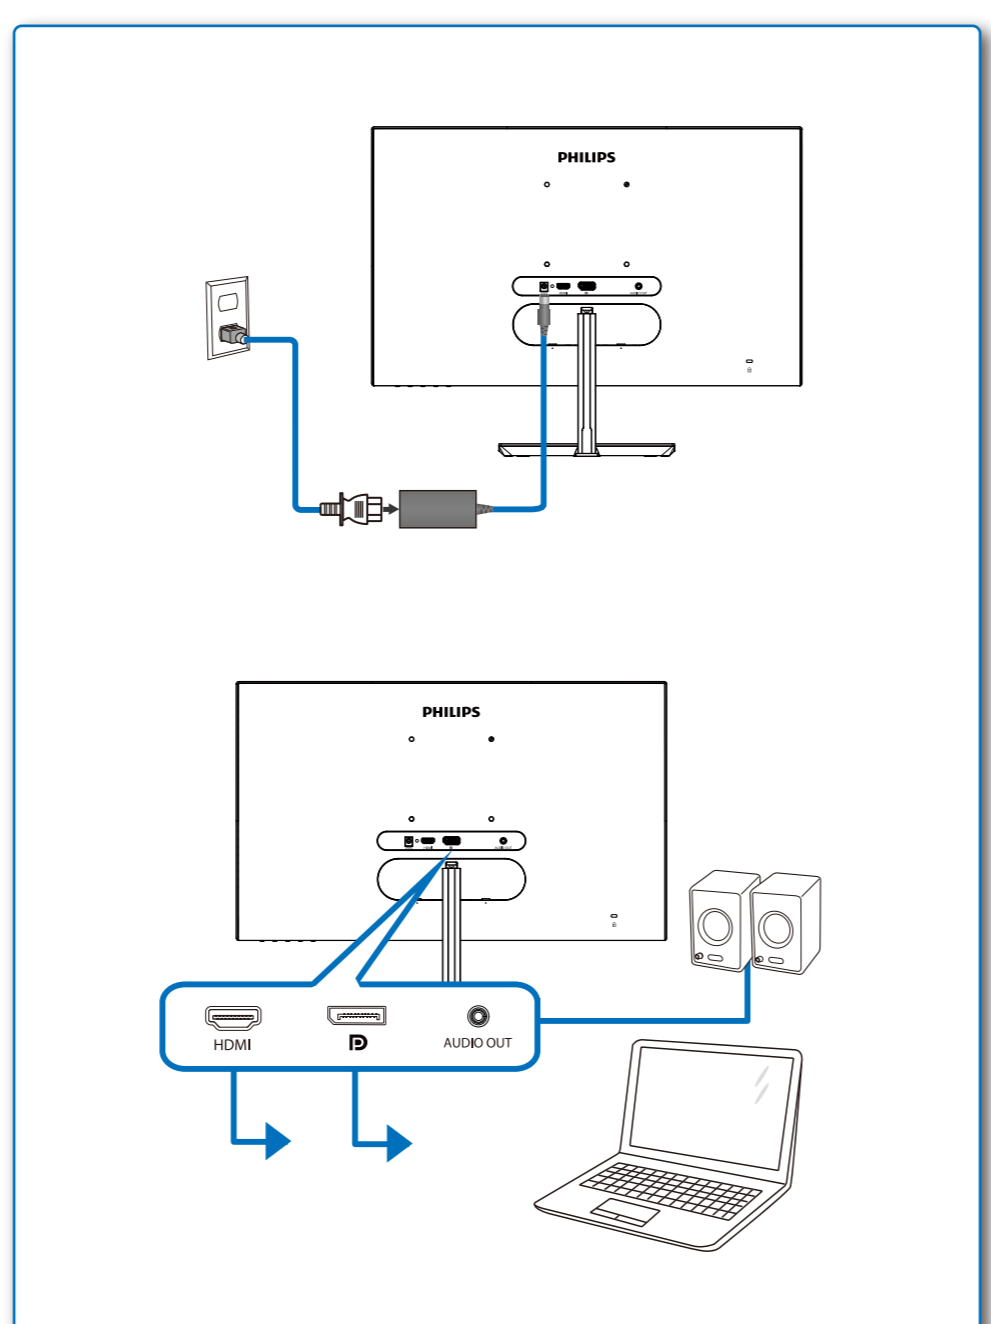

4