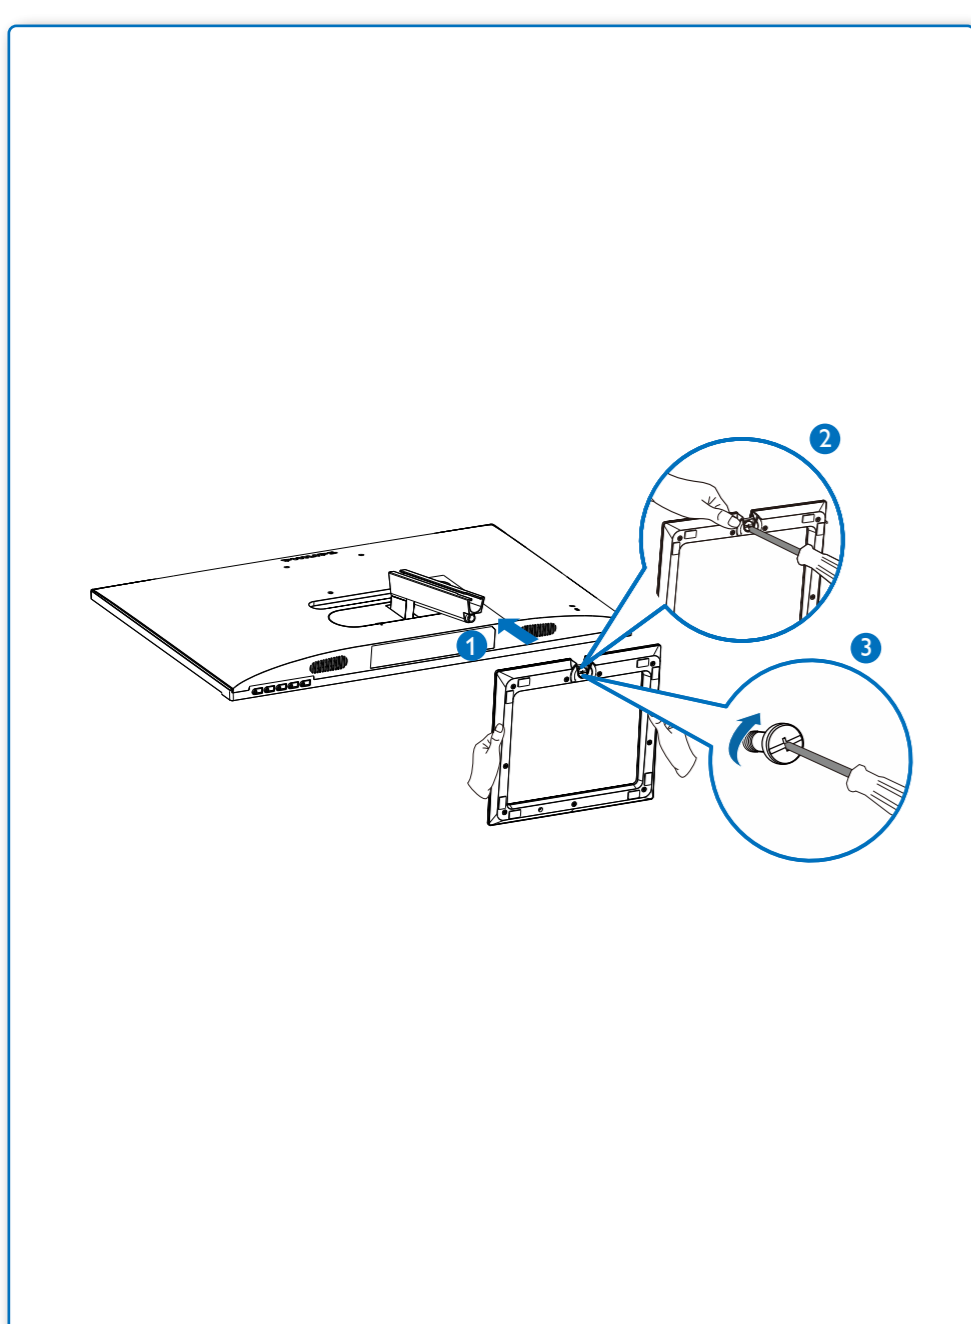

4