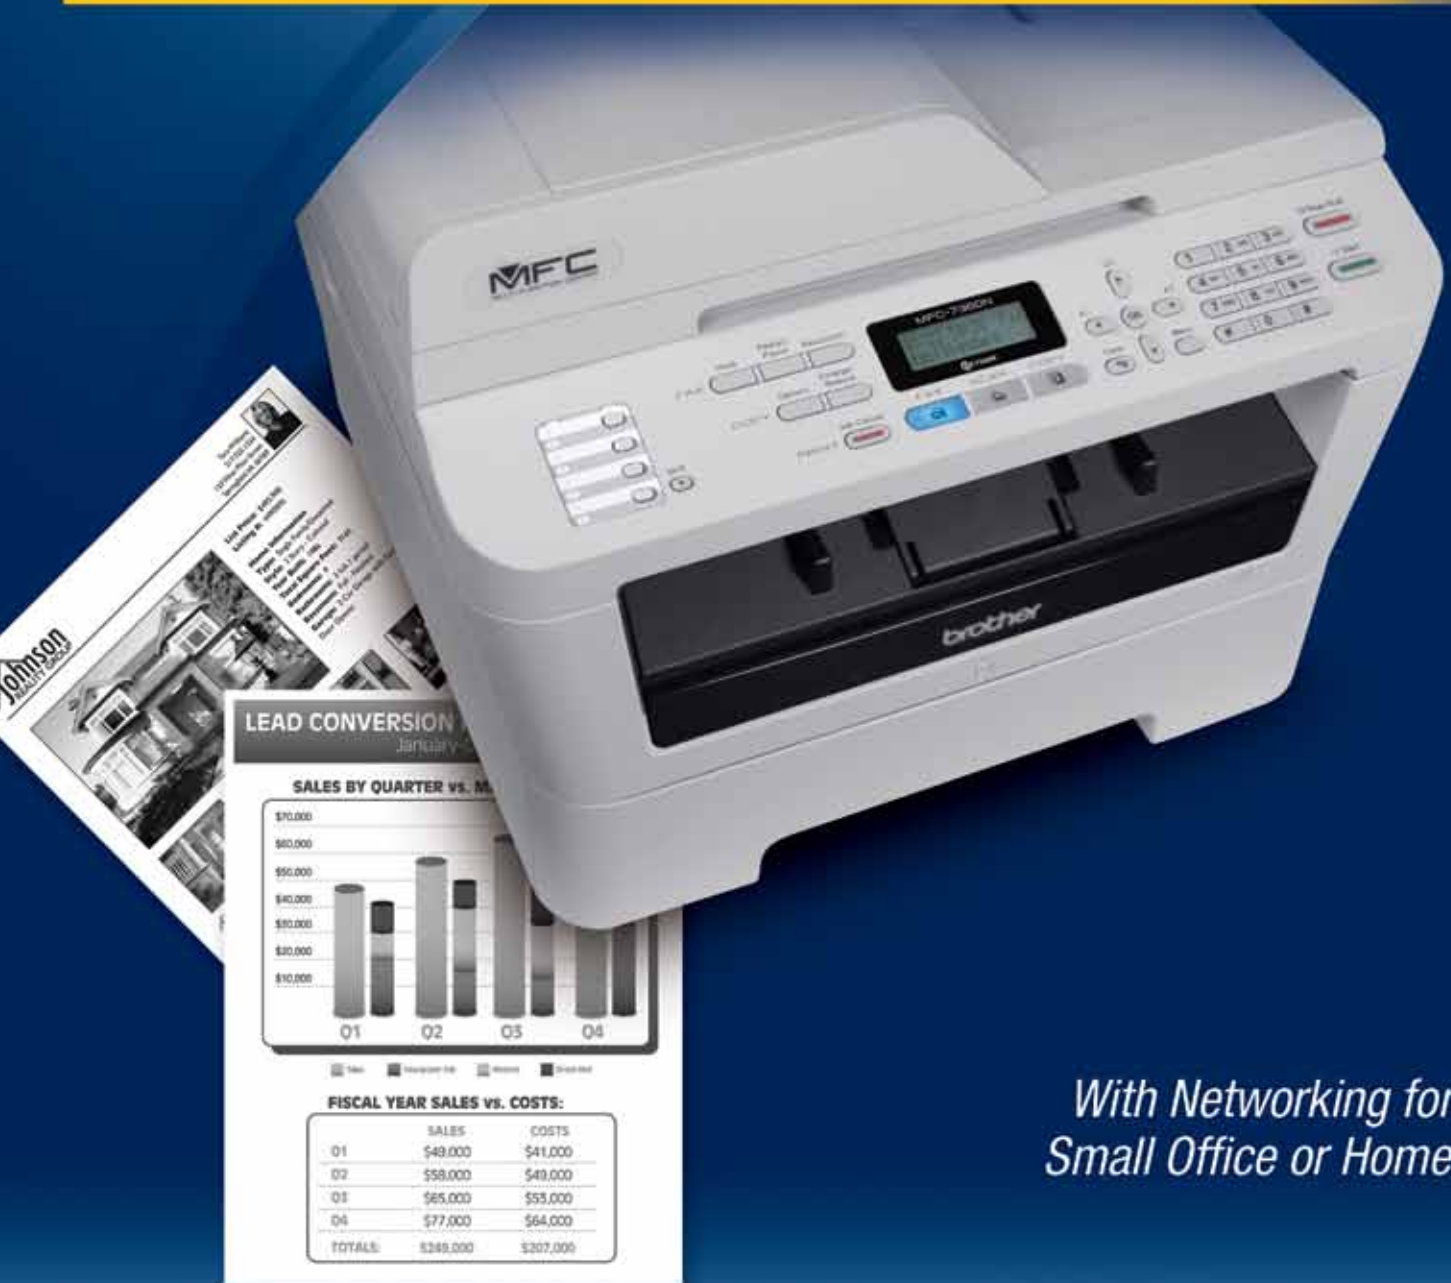

MFC-7360N

Laser Multi-Function Center[®]

*With Networking for your
Small Office or Home Office*

brother[®]
at your side

MFC-7360N Compact Laser All-in-One with Networking

The MFC-7360N is a great addition to any small office or home office. Delivering fast print and copy speeds while producing professional-quality output, this compact - yet powerful machine is ideal for producing the everyday documents that make up the output of today's busy office. Reliable and hard-working, this all-in-one also includes built-in networking to allow sharing with multiple users. Plus an optional high-yield replacement toner cartridge* is available to help reduce your operating costs.

Key Features at a Glance:

- Prints and copies up to 24ppm
- Up to 2400 x 600 dpi print resolution
- Ethernet and Hi-Speed USB 2.0 interfaces
- Adjustable, 250-sheet capacity paper tray for letter or legal size paper
- 35-page capacity auto document feeder
- High-quality color scanning up to 19200 dpi (int.)
- Supports a variety of "scan to" features including E-mail, file, image, and OCR
- 14.4K bps fax modem
- 32MB memory, stores up to 400 pages□