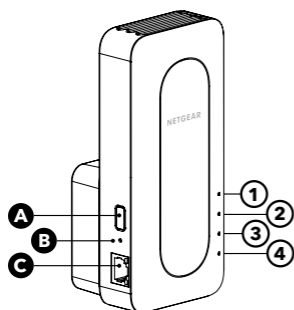

Overview

- **A** WPS button
- **B** Reset button
- **C** Ethernet port
- **1** - Power LED
- **2** - Router Link LED
- **3** - Client Link LED
- **4** - WPS LED

Troubleshooting

If you need help with the installation, visit netgear.com/extenderhelp for more information.

Support and Community

Visit netgear.com/support to get your questions answered and access the latest downloads.

You can also check out our NETGEAR Community for helpful advice at community.netgear.com.

Regulatory and Legal

Si ce produit est vendu au Canada, vous pouvez accéder à ce document en français canadien à <http://downloadcenter.netgear.com/other/>.

(If this product is sold in Canada, you can access this document in Canadian French at <http://downloadcenter.netgear.com/other/>.)

For regulatory compliance information including the EU Declaration of Conformity, visit <https://www.netgear.com/about/regulatory/>.

See the regulatory compliance document before connecting the power supply.

For NETGEAR's Privacy Policy, visit <https://www.netgear.com/about/privacy-policy>.

By using this device, you are agreeing to NETGEAR's Terms and Conditions at <https://www.netgear.com/about/terms-and-conditions>. If you do not agree, return the device to your place of purchase within your return period.

NETGEAR INTERNATIONAL LTD

Floor 1, Building 3,
University Technology Centre
Curraheen Road, Cork,
T12EF21, Ireland

NETGEAR, Inc.

350 East Plumeria Drive
San Jose, CA 95134, USA

© NETGEAR, Inc., NETGEAR and the NETGEAR Logo are trademarks of NETGEAR, Inc. Any non-NETGEAR trademarks are used for reference purposes only.

July 2020

201-26490-02

NETGEAR