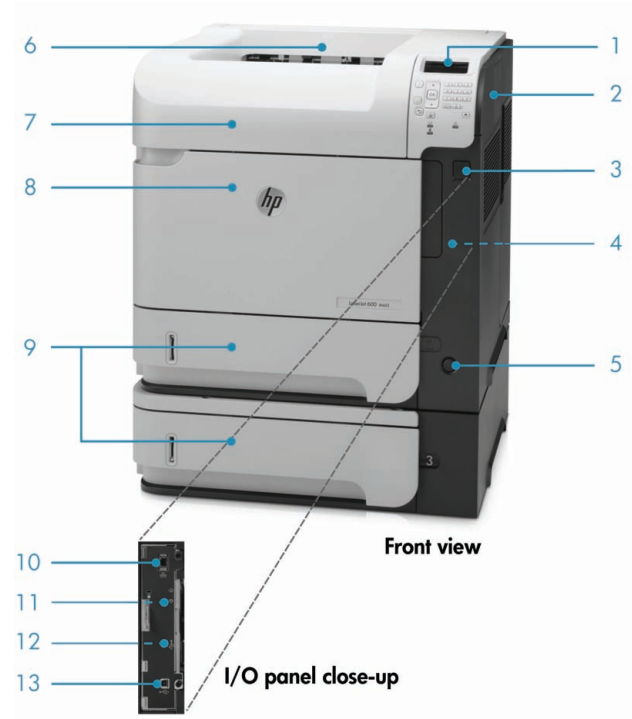

Product walkaround

HP LaserJet Enterprise 600 M603xh:

1. Intuitive 4-line color display with 10-button keypad
2. Hardware Integration Pocket for solution integration
3. Walkup USB port
4. Built-in automatic two-sided printing
5. Convenient front on/off switch
6. 500-sheet output bin
7. One-door access to install regular or high-capacity toner cartridges
8. 100-sheet multipurpose tray 1 handles heavy custom media up to 53 lb bond
9. Two 500-sheet input trays for a 1,100-sheet total input capacity
10. HP Jetdirect 10/100/1000Base-TX Ethernet embedded print server
11. HP High Performance Secure Hard Disk
12. 512 MB total memory and an 800 MHz processor quickly handle complex print jobs
13. Hi-Speed USB 2.0 port

Series at a glance

HP LaserJet Enterprise 600 M603n

- HP LaserJet Enterprise 600 M603n Printer: print speed of up to 60 ppm black
- up to 1200 x 1200 dpi effective output quality with HP ProRes 1200
- HP FastRes 1200
- 512 MB memory expandable to 1 GB
- 800 MHz processor
- 1 Gigabit Ethernet
- 1 Hi-Speed USB 2.0
- 2 External Host USB (1 walk-up, 1 external accessible)
- 2 internal Host USB 2.0-like ports (for 3rd party connection)
- 1 Hi-Speed USB 2.0 Hardware Integration Pocket (for 3rd party connection)
- 100-sheet multipurpose tray
- 500-sheet input tray